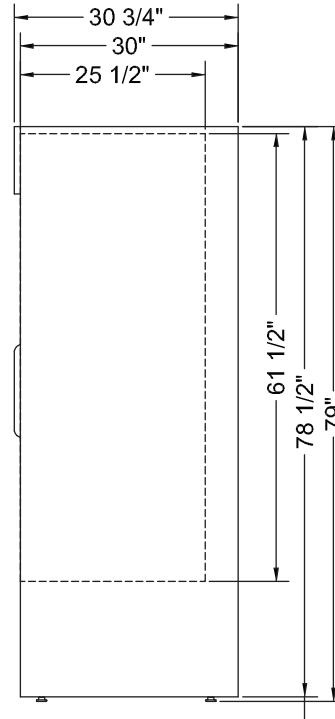

WARRANTY

- Standard limited four year extended compressor and one year limited parts and labor

KSGR SERIES BOTTOM MOUNTED SLIDING GLASS DOOR REACH-IN REFRIGERATOR

TECHNICAL SPECIFICATIONS

MODEL	DIMENSIONS (in.)			DIMENSIONS (mm)			VOLTS	AMPS	UNIT H.P.	NO. OF DOORS	NO. OF SHELVES	STANDARD SHELF SIZE (in inches)	CAP. CU. FT.	SHIP CU. FT.	SHIP WT. (LB/KG)
	L	D*	H	L	D*	H									
KSGR48S	53 1/4	30 3/4	78 3/4	1353	781	2363	115	10.0	1/2	2	8	24.2 x 23.5	48.0	83.8	476/216

*Depth includes door handle.

PLAN VIEW

SIDE VIEW

LISTINGS

This equipment is intended for storage and display of non-potentially hazardous bottled or canned products only.

HOOKUP

All models via plug in, 9.8 foot long flexible three wire 14/3 cord with molded plug.