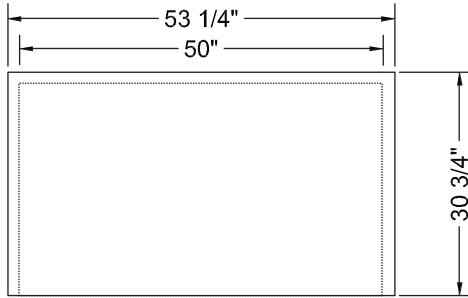

KSGR SERIES BOTTOM MOUNTED SLIDING GLASS DOOR REACH-IN REFRIGERATOR

TECHNICAL SPECIFICATIONS

MODEL	DIMENSIONS (in.)			DIMENSIONS (mm)			VOLTS	AMPS	UNIT H.P.	NO. OF DOORS	NO. OF SHELVES	STANDARD SHELF SIZE (in inches)	CAP. CU. FT.	SHIP CU. FT.	SHIP WT. (LB/KG)
	L	D*	H	L	D*	H									
KSGR48S	53 1/4	30 3/4	78 3/4	1353	781	2363	115	10.0	1/2	2	8	24.2 x 23.5	48.0	83.8	476/216

*Depth includes door handle.

PLAN VIEW

LISTINGS

This equipment is intended for storage and display of non-potentially hazardous bottled or canned products only.

HOOKUP

All models via plug in, 9.8 foot long flexible three wire 14/3 cord with molded plug.

NEMA 5-15P

BID SPECIFICATIONS

Item no. KSGR48S. Provide _____ Bottom Mounted Glass Door Reach-in(s), Kool Star model no. KSGR48S.

Reach-in will be constructed of white painted steel on interior and exterior. Standard features will include vinyl-coated

welded wire shelves and doors with double pane glass.

The refrigeration system will be bottom mounted and self-contained. Refrigerant will be R-134A. The temperature range will be 32° to 40°F (0° to 4° C).

Reach-in to have standard limited 4 year extended compressor warranty and one year limited parts and labor warranty. Reach-in to be UL, C-UL and ETL Sanitation listed.

NOTE: Cabinet designed for optimum performance in air-conditioned area at 75°F ambient and 55% relative humidity. All specifications subject to change without notice.