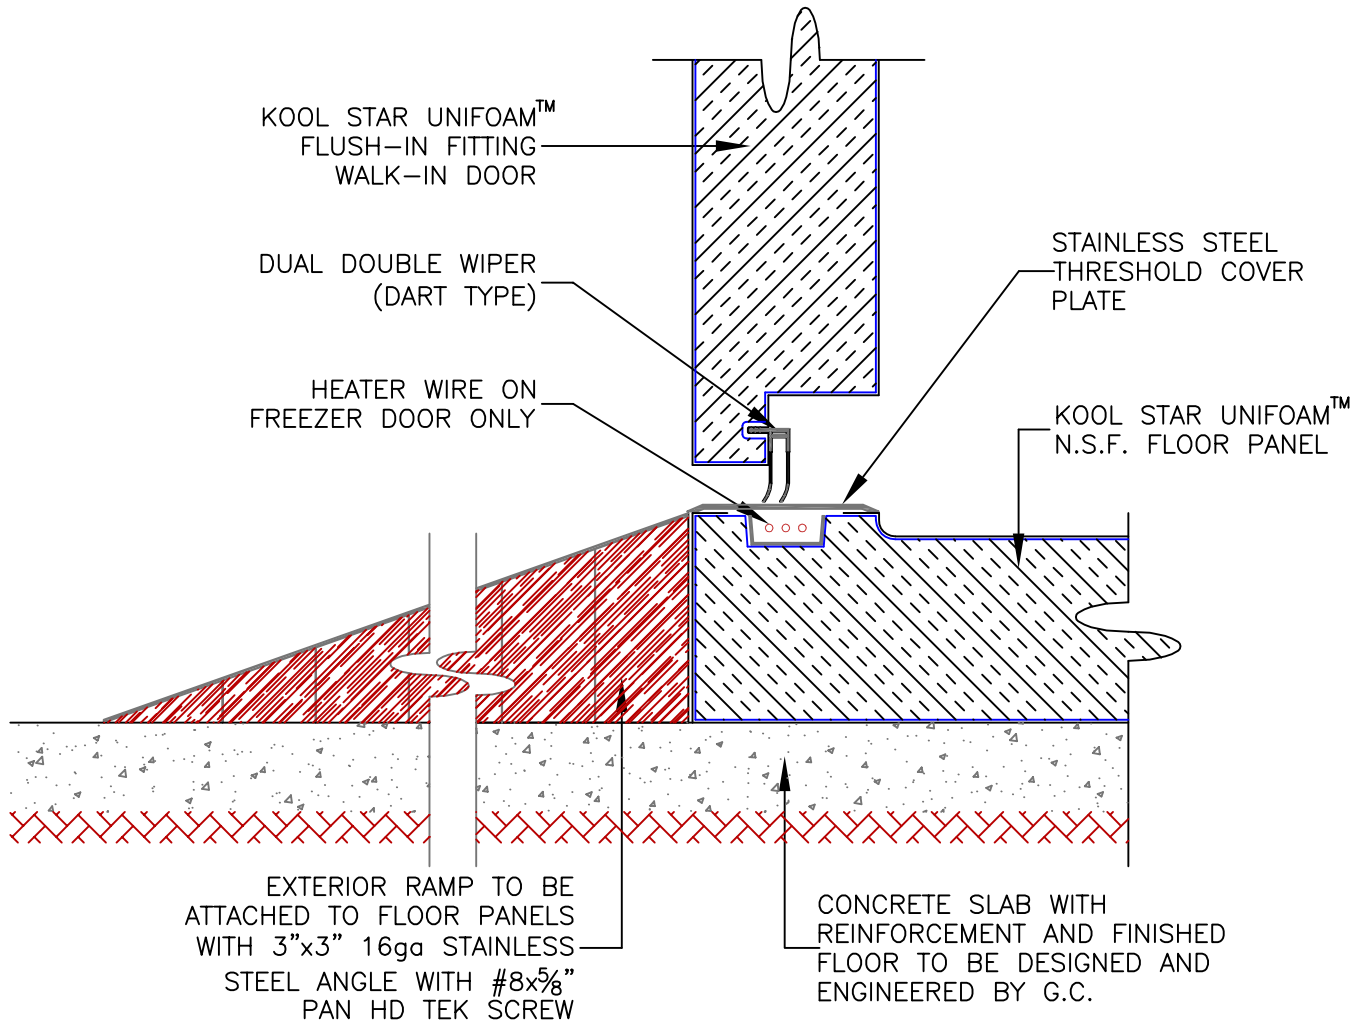

EXTERIOR

INTERIOR

21720 S. Wilmington Ave. Suite # 309 * Long Beach, California 90810
Tel. (310) 952-8000 * Fax (310) 513-8156

Exterior Ramp for Pre-Fabricated Floor for Heated Door