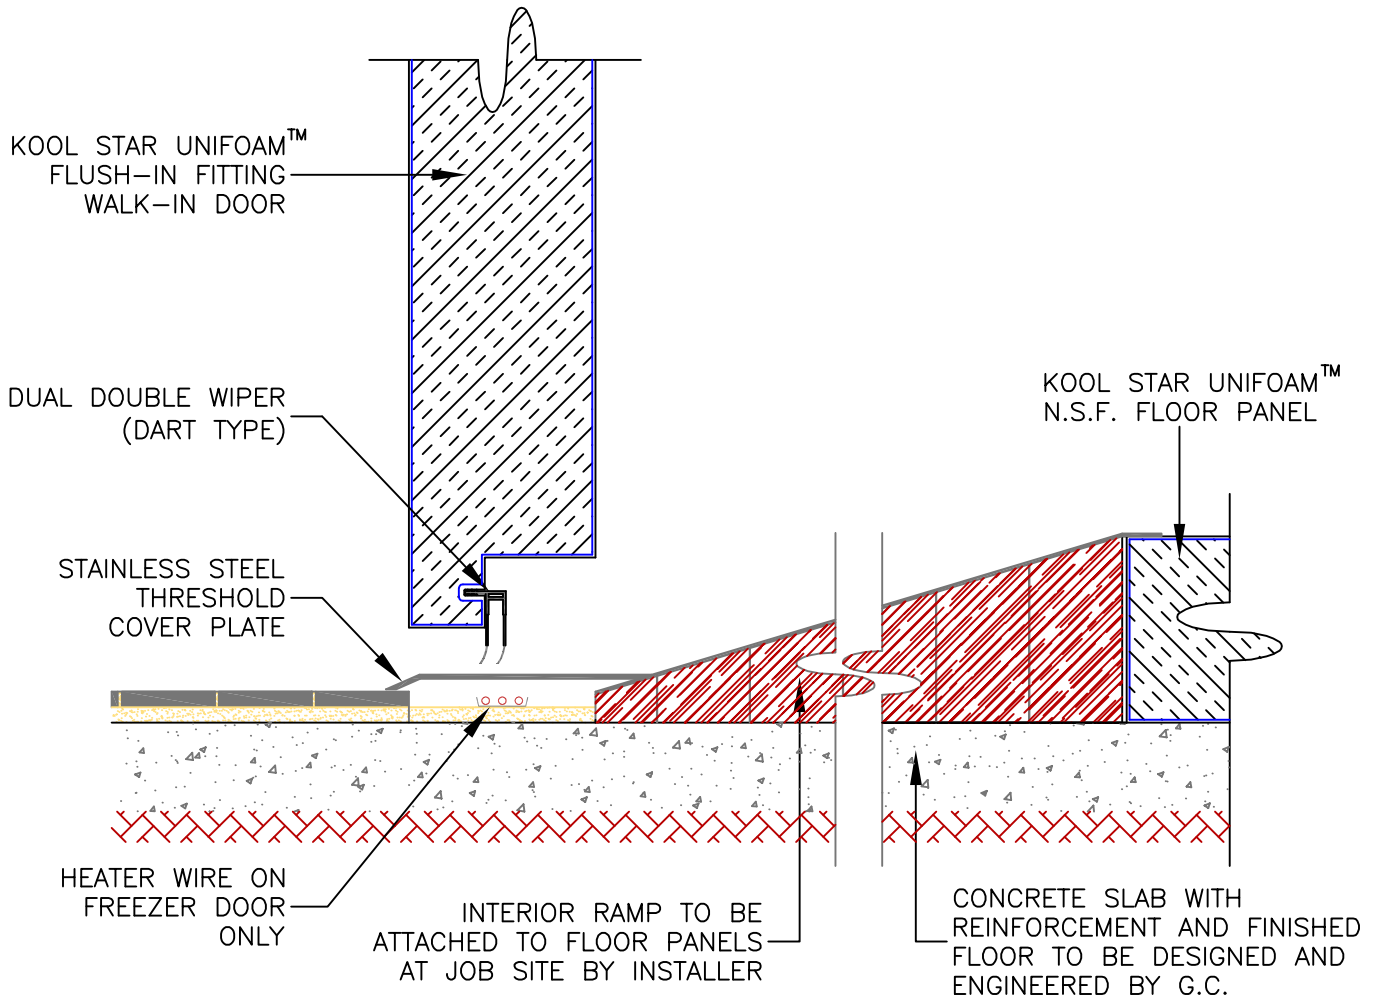

EXTERIOR

INTERIOR

21720 S. Wilmington Ave. Suite # 309 \* Long Beach, California 90810  
Tel. (310) 952-8000 \* Fax (310) 513-8156

Interior Ramp for Pre-Fabricated Floor for Heated Door with Tile