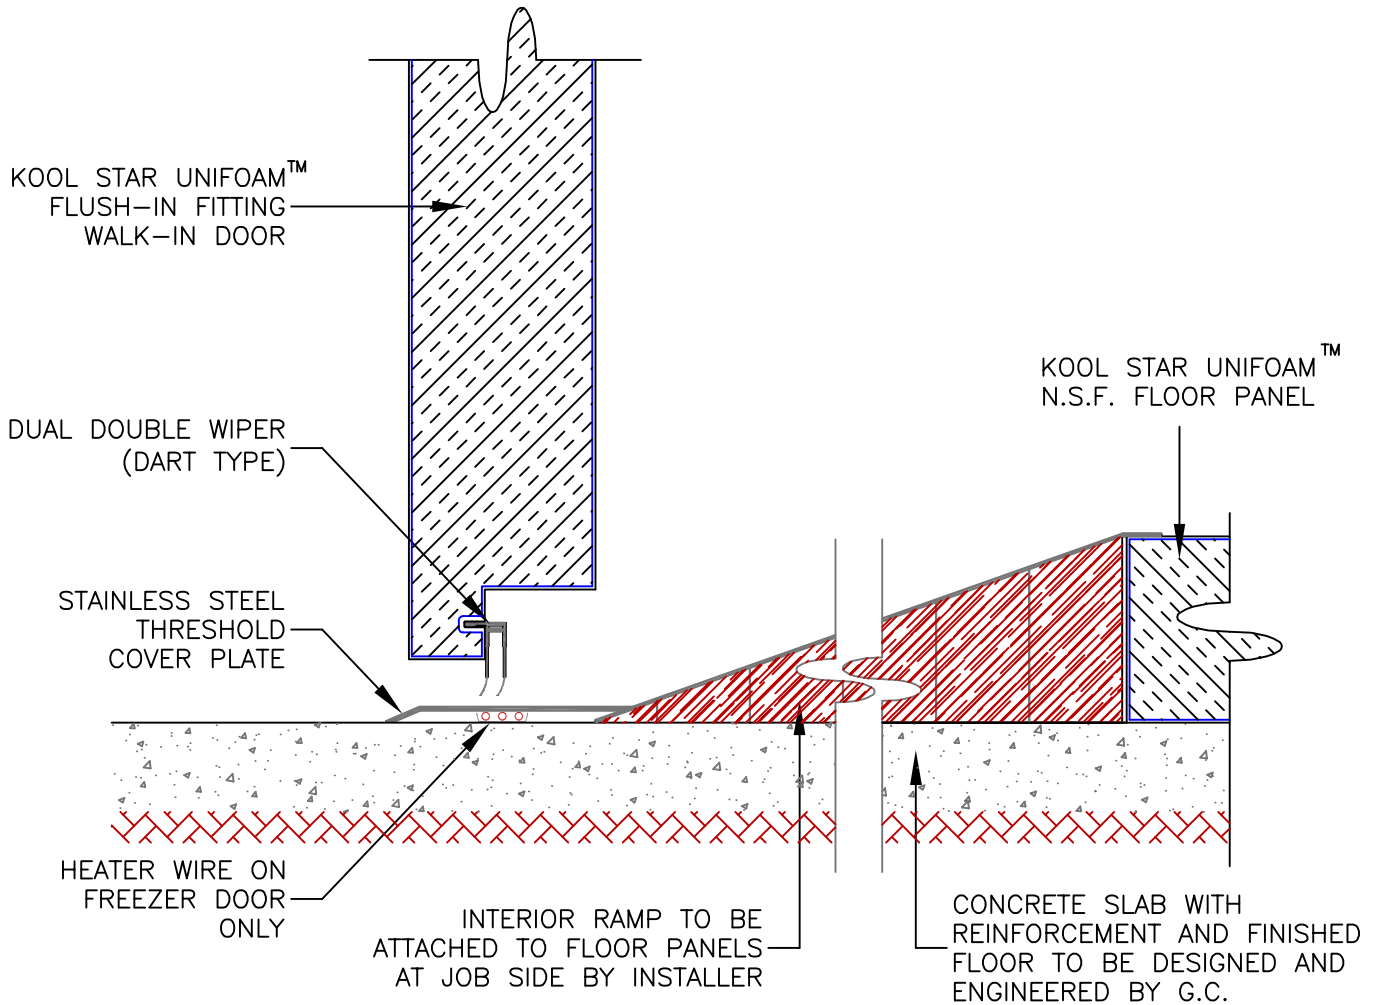

EXTERIOR

INTERIOR

Kool Star®

21720 S. Wilmington Ave. Suite # 309 * Long Beach, California 90810
Tel. (310) 952-8000 * Fax (310) 513-8156

Interior Ramp for Pre-Fabricated Floor for Heated Door