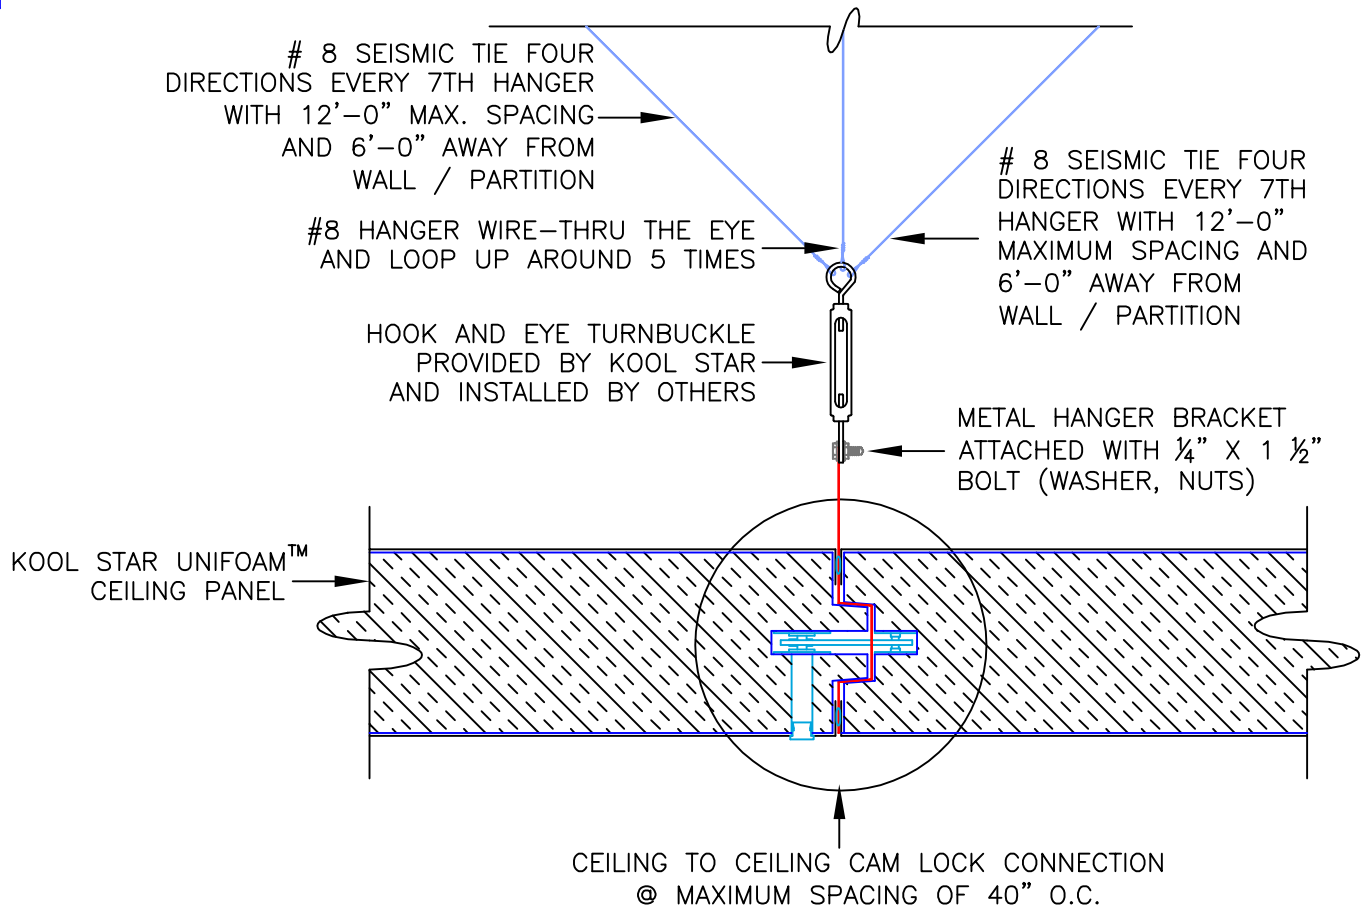

SUSPENDED CEILING TO EXISTING BUILDING STRUCTURE CONNECTION BY OTHERS

21720 S. Wilmington Ave. Suite # 309 * Long Beach, California 90810
Tel. (310) 952-8000 * Fax (310) 513-8156

Suspended Ceiling System Detail