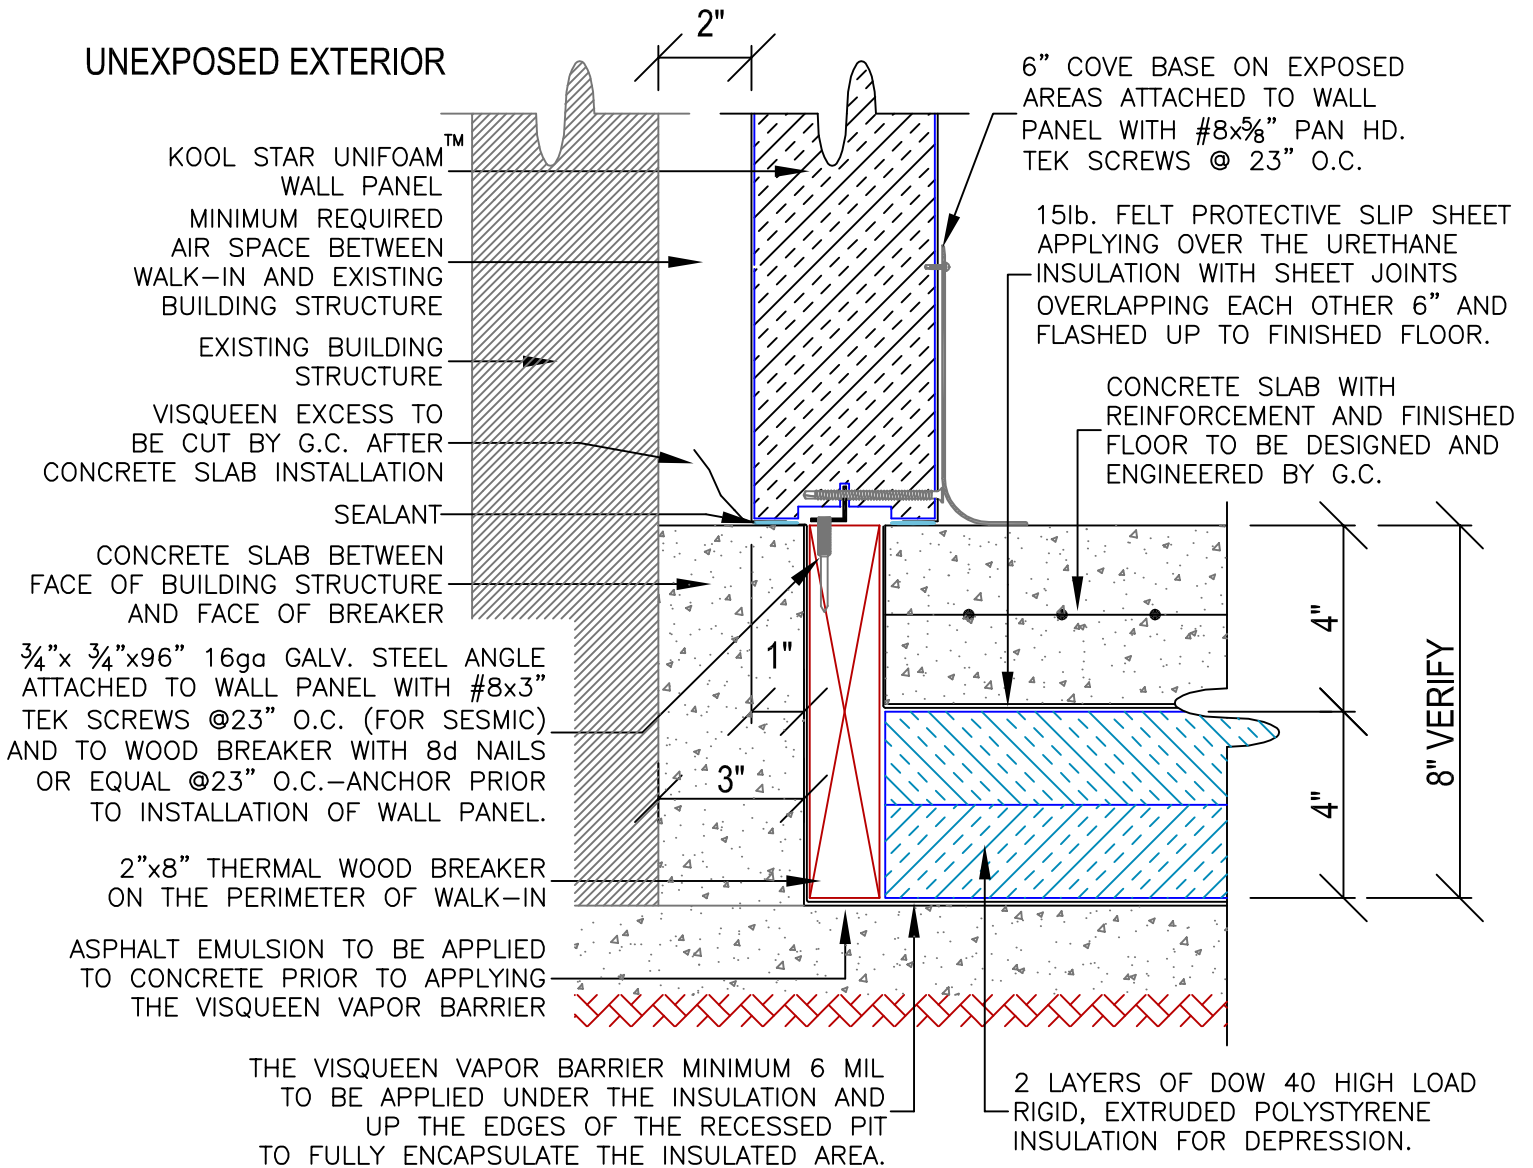

UNEXPOSED EXTERIOR

21720 S. Wilmington Ave. Suite # 309 * Long Beach, California 90810
 Tel. (310) 952-8000 * Fax (310) 513-8156

Wall Panel to Redwood Thermal Break at Building Wall